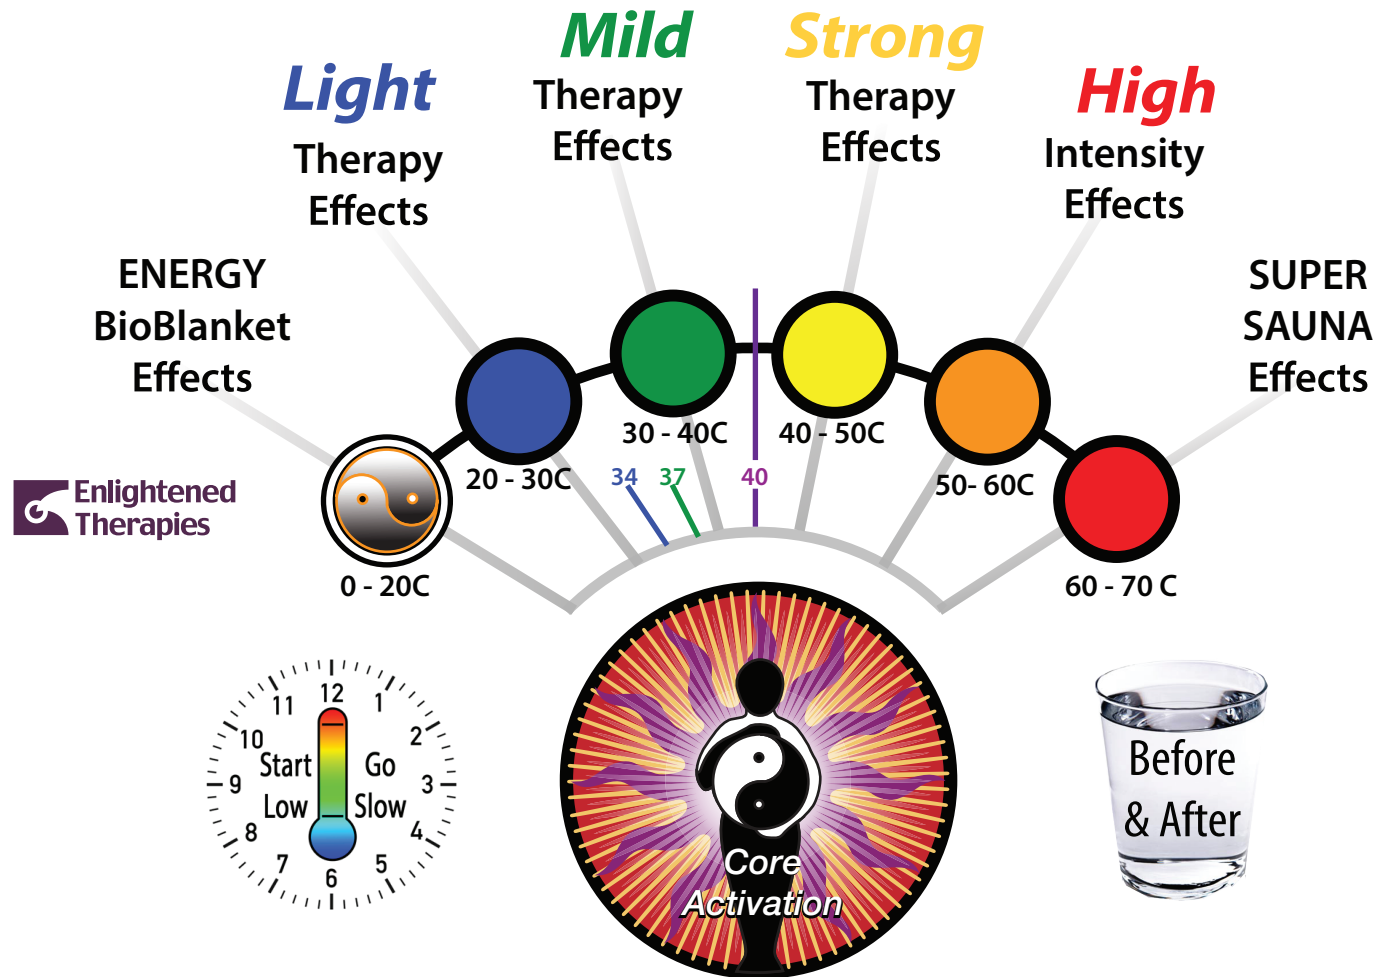

ET ACHE Strategy - InfraBed Temperature Settings

Acute 50-70C **Chronic 40-50C** **Holistic 30-40C** **Energetic 20-30C**

Energetic Holistic Chronic Acute
BiBlanket + INFRABED[®]