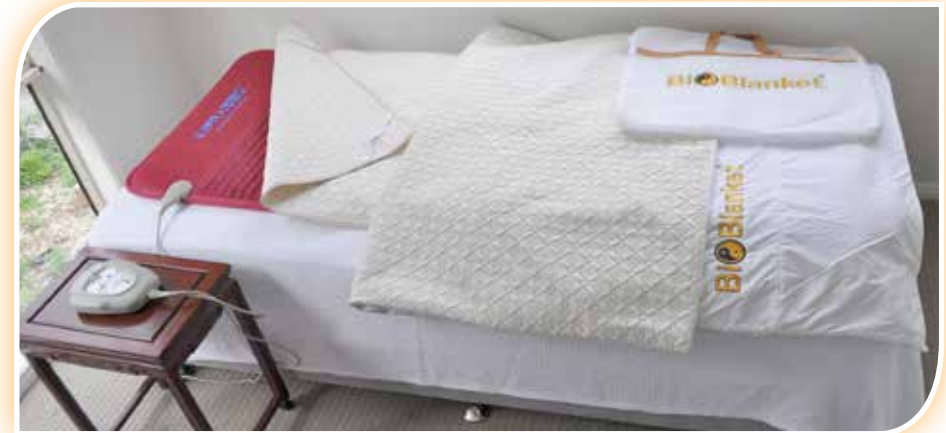

Bed & Blanket Bundle Special Offer

Buy new INFRABED, Large or Medium, Get Free BioBlanket, Covers & Bags Save \$536 Cost = BioBlanket & 3 Covers

Pay Total of \$1660 Large InfraBed OR Total \$1360 Medium InfraBed (all prices include GST)

Call Free Info-pack Ph 1300 305 107

Enlightened Therapies

INFRABED® BIOBlanket

By using the InfraBed with BioBlanket we multiply and improve energetic transfer from just Conduction and Radiation, by Convection and Reflection.